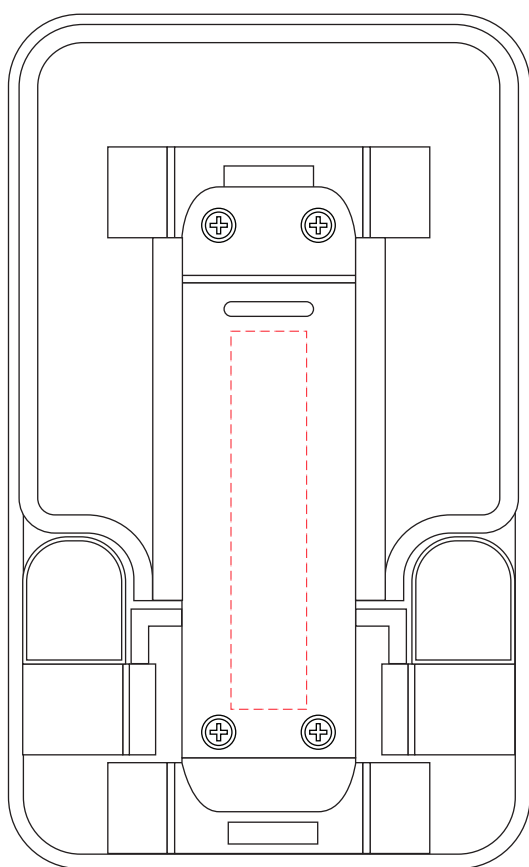

AR1053

Vulcan-Q Foldable Wireless Charge Stand

Branding Options: Pad Print, 4CP Digital Print

Product Size: 110 x 69 x 170 mm (max height), 113 x 69 x 39 mm (flat packed)

Colour: Product Colour: Black, White

Arm Rear

Branding : 10 x 50 mm (w x h)
 4CP Digital Print

Branding : 10 x 50 mm (w x h)
 Pad Print

Stand Base

Branding : 55 x 15 mm (w x h)
Pad Print ONLY

----- Extent of Branding
 (Not To Be Printed)

Please follow these artwork guidelines • Use and supply vector-based artwork • Illustrator compatible EPS or PDF with all fonts outlined • Indicate any necessary colour details with the correct PMS colour • All Pantone colours need to be supplied as Pantone Coated (PMS C) colours • All specifics need to be "embedded" in the file, i.e. no linked artwork should be provided • Bleed is crucial when printing edge to edge. Artwork must extend beyond the finished and trim size dimensions.