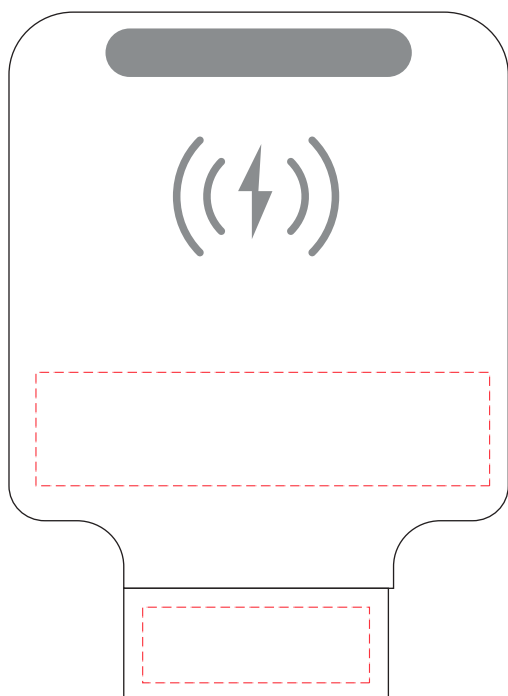

AR1053

Vulcan-Q Foldable Wireless Charge Stand

Branding Options: Pad Print, 4CP Digital Print

Product Size: 110 x 69 x 170 mm (max height), 113 x 69 x 39 mm (flat packed)

Colour: Product Colour: Black, White

Arm Rear

Branding : 10 x 50 mm (w x h)
 4CP Digital Print

Branding : 10 x 50 mm (w x h)
 Pad Print

Stand Base

Branding : 55 x 15 mm (w x h)
Pad Print ONLY

----- Extent of Branding
 (Not To Be Printed)

Please follow these artwork guidelines • Use and supply vector-based artwork • Illustrator compatible EPS or PDF with all fonts outlined • Indicate any necessary colour details with the correct PMS colour • All Pantone colours need to be supplied as Pantone Coated (PMS C) colours • All specifics need to be "embedded" in the file, i.e. no linked artwork should be provided • Bleed is crucial when printing edge to edge. Artwork must extend beyond the finished and trim size dimensions.