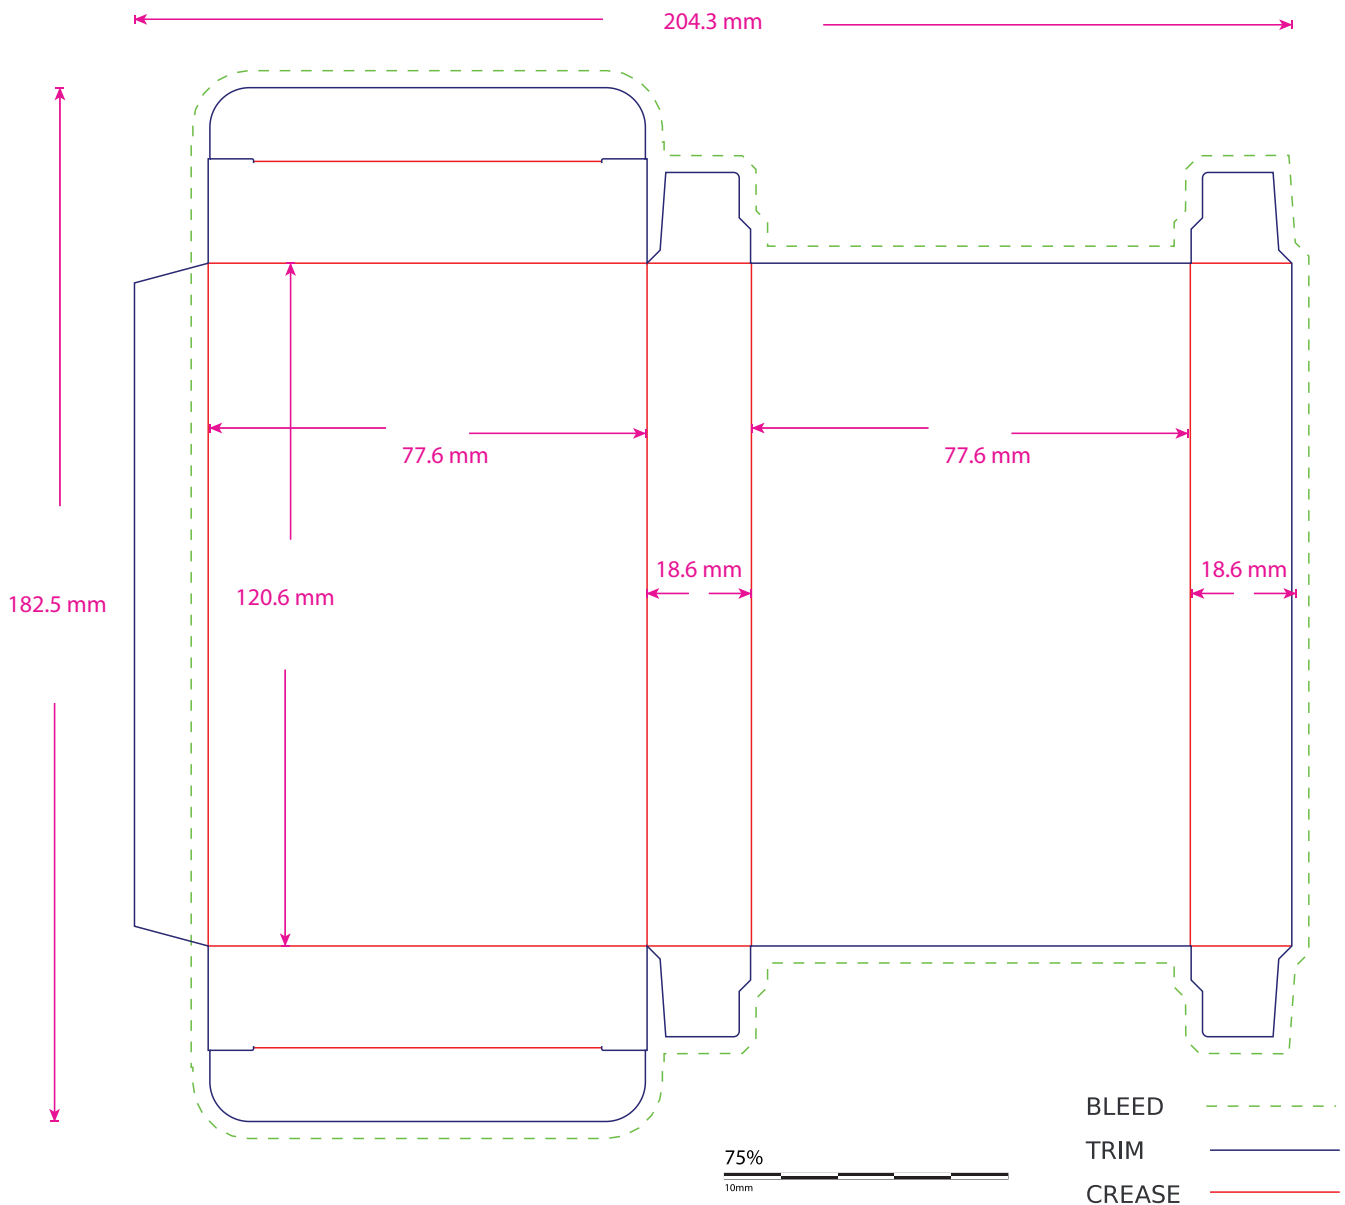

AR1093

Nara Eco 15W Fast Wireless Charger

Branding Options: Pad Print, 4CP Digital Print

Product Size: 100 x 60 x 10 mm

Colours: Product Colour: Grey/Black

Front

Full Branding : 60 x 100 mm (w x h)

3mm Bleed Required (66 x 106 mm)

Text Safe 54 x 94 mm

4CP Digital Print

Branding : 50 x 50 mm (w x h)

4CP Digital Print

Pad Print

Top

Rear

Bottom

100%

Please follow these artwork guidelines • Use and supply vector-based artwork • Illustrator compatible EPS or PDF with all fonts outlined • Indicate any necessary colour details with the correct PMS colour • All Pantone colours need to be supplied as Pantone Coated (PMS C) colours • All specifics need to be "embedded" in the file, i.e. no linked artwork should be provided • Bleed is crucial when printing edge to edge. Artwork must extend beyond the finished and trim size dimensions.

AR1093

Nara Eco 15W Fast Wireless Charger

Branding Options: Pad Print, 4CP Digital Print

Product Size: 100 x 60 x 10 mm

Colours: Product Colour: Grey/Black

Please follow these artwork guidelines • Use and supply vector-based artwork • Illustrator compatible EPS or PDF with all fonts outlined • Indicate any necessary colour details with the correct PMS colour • All Pantone colours need to be supplied as Pantone Coated (PMS C) colours • All specifics need to be "embedded" in the file, i.e. no linked artwork should be provided • Bleed is crucial when printing edge to edge. Artwork must extend beyond the finished and trim size dimensions.