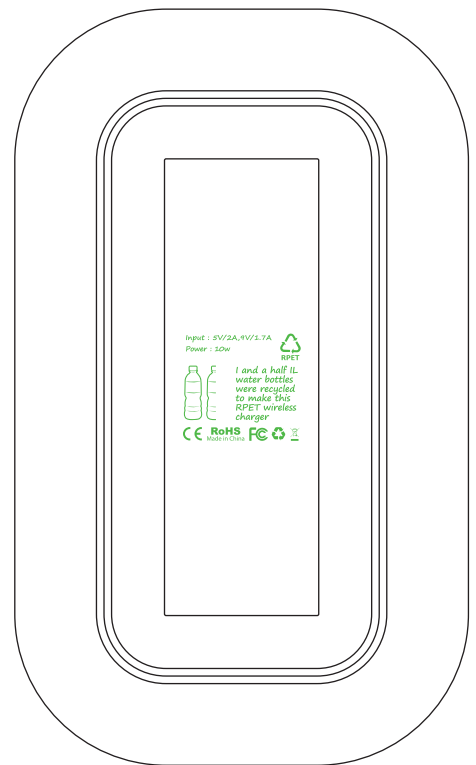

AR1093

Nara Eco 15W Fast Wireless Charger

Branding Options: Pad Print, 4CP Digital Print

Product Size: 100 x 60 x 10 mm

Colours: Product Colour: Grey/Black

Front

Full Branding : 60 x 100 mm (w x h)

3mm Bleed Required (66 x 106 mm)

Text Safe 54 x 94 mm

4CP Digital Print

Branding : 50 x 50 mm (w x h)

4CP Digital Print

Pad Print

Top

Rear

Bottom

100%

Please follow these artwork guidelines • Use and supply vector-based artwork • Illustrator compatible EPS or PDF with all fonts outlined • Indicate any necessary colour details with the correct PMS colour • All Pantone colours need to be supplied as Pantone Coated (PMS C) colours • All specifics need to be "embedded" in the file, i.e. no linked artwork should be provided • Bleed is crucial when printing edge to edge. Artwork must extend beyond the finished and trim size dimensions.

AR1093

Nara Eco 15W Fast Wireless Charger

Branding Options: Pad Print, 4CP Digital Print

Product Size: 100 x 60 x 10 mm

Colours: Product Colour: Grey/Black

Please follow these artwork guidelines • Use and supply vector-based artwork • Illustrator compatible EPS or PDF with all fonts outlined • Indicate any necessary colour details with the correct PMS colour • All Pantone colours need to be supplied as Pantone Coated (PMS C) colours • All specifics need to be "embedded" in the file, i.e. no linked artwork should be provided • Bleed is crucial when printing edge to edge. Artwork must extend beyond the finished and trim size dimensions.