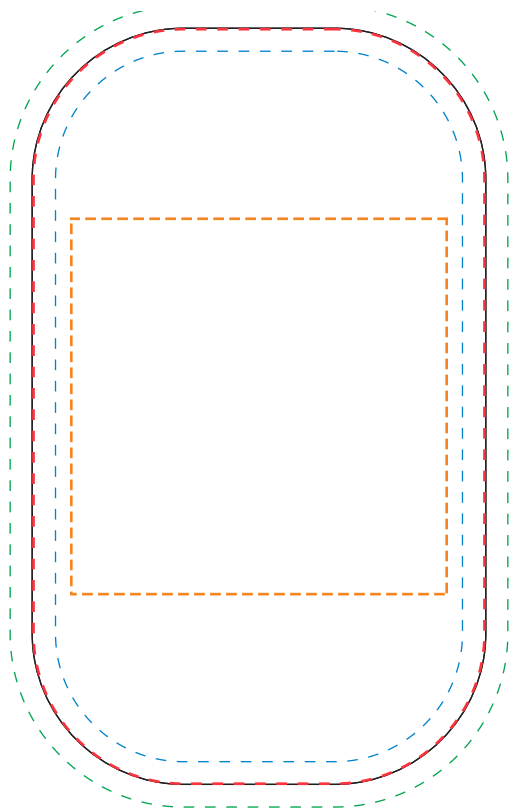

AR1093

Nara Eco 15W Fast Wireless Charger

Branding Options: Pad Print, 4CP Digital Print

Product Size: 100 x 60 x 10 mm

Colours: Product Colour: Grey/Black

Front

Full Branding : 60 x 100 mm (w x h)

3mm Bleed Required (66 x 106 mm)

Text Safe 54 x 94 mm

4CP Digital Print

Branding : 50 x 50 mm (w x h)

4CP Digital Print

Pad Print

Top

Rear

Bottom

100%

Please follow these artwork guidelines • Use and supply vector-based artwork • Illustrator compatible EPS or PDF with all fonts outlined • Indicate any necessary colour details with the correct PMS colour • All Pantone colours need to be supplied as Pantone Coated (PMS C) colours • All specifics need to be "embedded" in the file, i.e. no linked artwork should be provided • Bleed is crucial when printing edge to edge. Artwork must extend beyond the finished and trim size dimensions.

AR1093

Nara Eco 15W Fast Wireless Charger

Branding Options: Pad Print, 4CP Digital Print

Product Size: 100 x 60 x 10 mm

Colours: Product Colour: Grey/Black

Please follow these artwork guidelines • Use and supply vector-based artwork • Illustrator compatible EPS or PDF with all fonts outlined • Indicate any necessary colour details with the correct PMS colour • All Pantone colours need to be supplied as Pantone Coated (PMS C) colours • All specifics need to be "embedded" in the file, i.e. no linked artwork should be provided • Bleed is crucial when printing edge to edge. Artwork must extend beyond the finished and trim size dimensions.