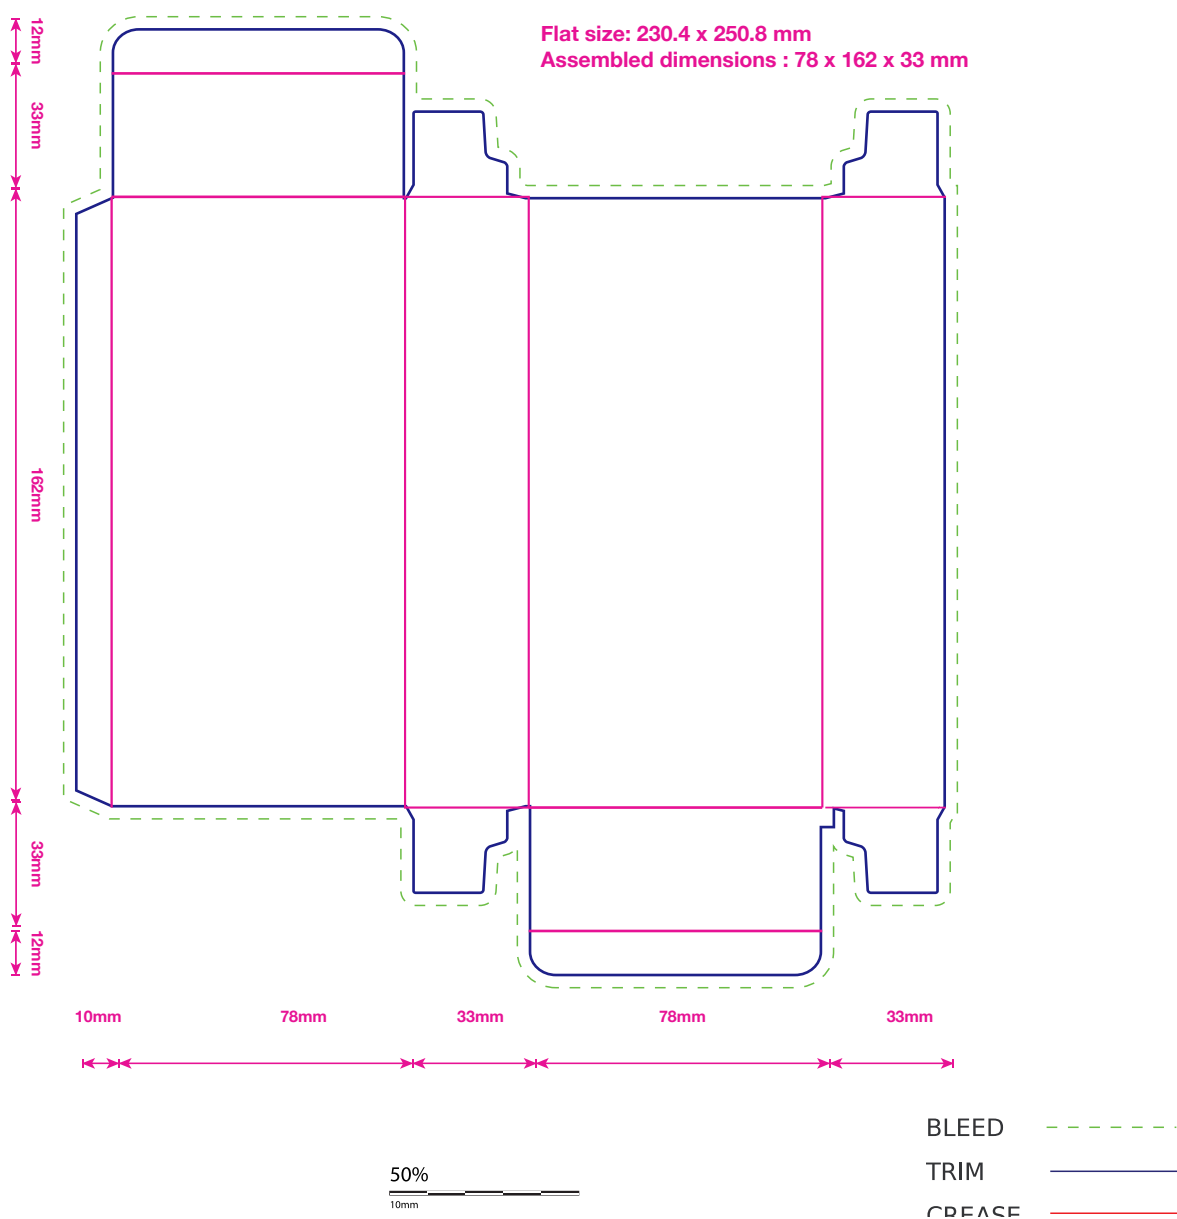

**AR1173s**

**Collins Eco 22.5W Quick Charge Power Bank - 20,000 mAh (Stock)**

**Branding Options:** 4CP Digital Print

**Product Size:** 147 x 70 x 31 mm

**Colours:** Product Colour: Black

**Front**

Branding : 40 x 90 mm (w x h)  
 4CP Digital Print

AR1173S - CAPACITY / 20 000 MAH (74WH)  
 INPUT(MAX): 9V-2A  
 OUTPUT(MAX): 5V-4.5A  
 THIS PRODUCT CONTAINS 28% OF RECYCLED ABS

----- Extent of Branding  
 ( Not To Be Printed )

Please follow these artwork guidelines • Use and supply vector-based artwork • Illustrator compatible EPS or PDF with all fonts outlined • Indicate any necessary colour details with the correct PMS colour • All Pantone colours need to be supplied as Pantone Coated (PMS C) colours • All specifics need to be "embedded" in the file, i.e. no linked artwork should be provided • Bleed is crucial when printing edge to edge. Artwork must extend beyond the finished and trim size dimensions.

**AR1173s**

**Collins Eco 22.5W Quick Charge Power Bank - 20,000 mAh (Stock)**

**Branding Options:** 4CP Digital Print

**Product Size:** 147 x 70 x 31 mm

**Colours:** Product Colour: Black

Please follow these artwork guidelines • Use and supply vector-based artwork • Illustrator compatible EPS or PDF with all fonts outlined • Indicate any necessary colour details with the correct PMS colour • All Pantone colours need to be supplied as Pantone Coated (PMS C) colours • All specifics need to be "embedded" in the file, i.e. no linked artwork should be provided • Bleed is crucial when printing edge to edge. Artwork must extend beyond the finished and trim size dimensions.