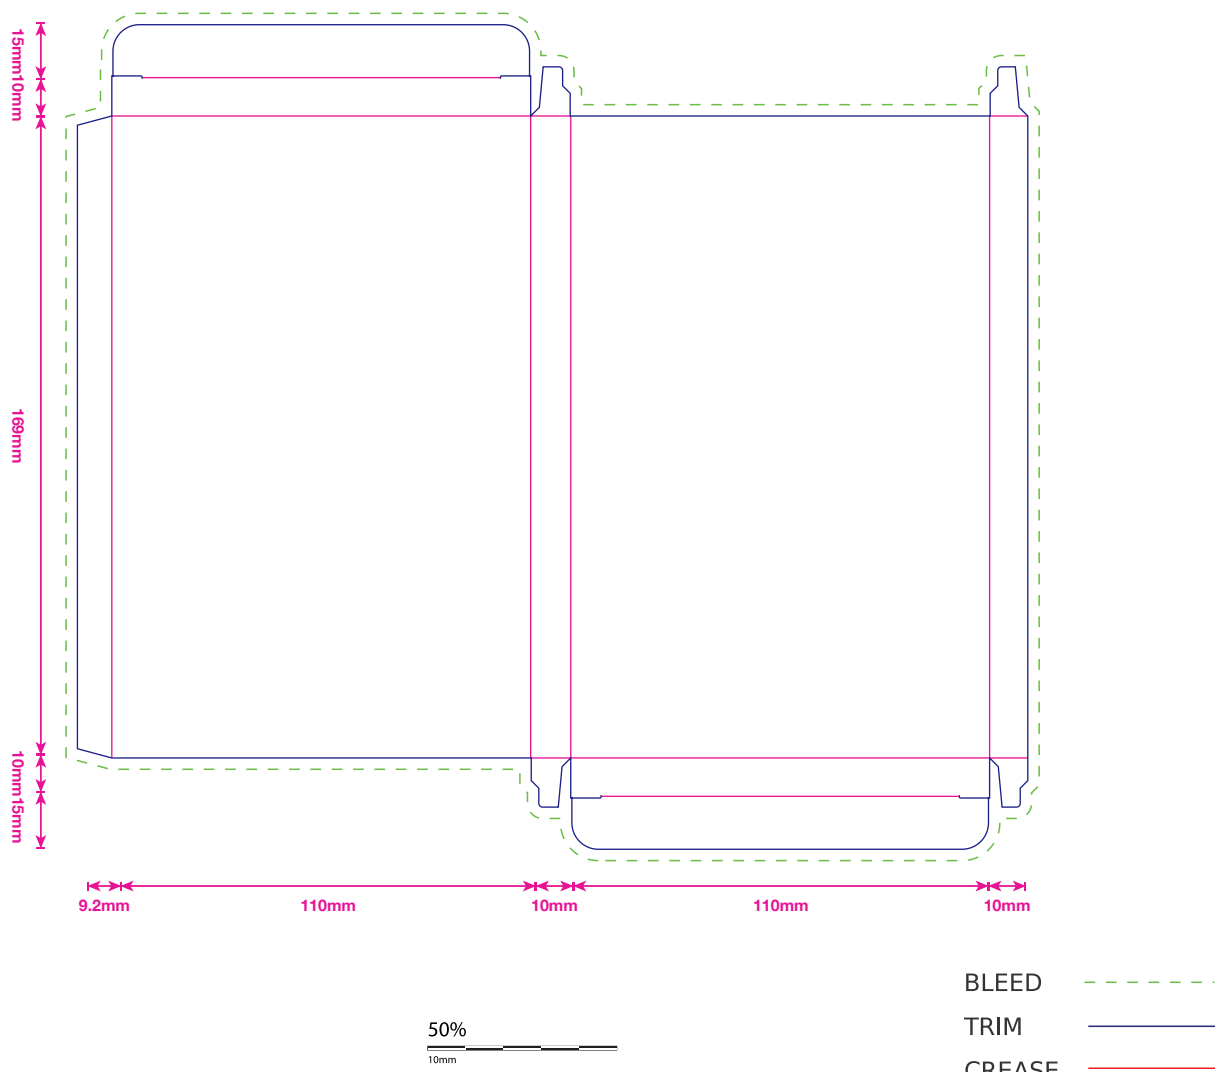

AR1326

Asaka Eco Solar Calculator

Branding Options: 4CP Digital Print

Product Size: 160 x 100 x 4 mm

Colours: Product Colour: Raw

Front

Branding : 80 x 20 mm (w x h)

4CP Digital Print

Pad Print

Front

Branding : 93 x 150 mm (w x h)

4CP Digital Print

Branding : 60 x 60 mm (w x h)

Pad Print (within Red)

----- Extent of Branding
 (Not To Be Printed)

Please follow these artwork guidelines • Use and supply vector-based artwork • Illustrator compatible EPS or PDF with all fonts outlined • Indicate any necessary colour details with the correct PMS colour • All Pantone colours need to be supplied as Pantone Coated (PMS C) colours • All specifics need to be "embedded" in the file, i.e. no linked artwork should be provided • Bleed is crucial when printing edge to edge. Artwork must extend beyond the finished and trim size dimensions.

AR1326

Asaka Eco Solar Calculator

Branding Options: 4CP Digital Print

Product Size: 160 x 100 x 4 mm

Colours: Product Colour: Raw

Flat size: 251 x 218 mm

Assembled dimensions : 110 x 169 x 10 mm

Please follow these artwork guidelines • Use and supply vector-based artwork • Illustrator compatible EPS or PDF with all fonts outlined • Indicate any necessary colour details with the correct PMS colour • All Pantone colours need to be supplied as Pantone Coated (PMS C) colours • All specifics need to be "embedded" in the file, i.e. no linked artwork should be provided • Bleed is crucial when printing edge to edge. Artwork must extend beyond the finished and trim size dimensions.