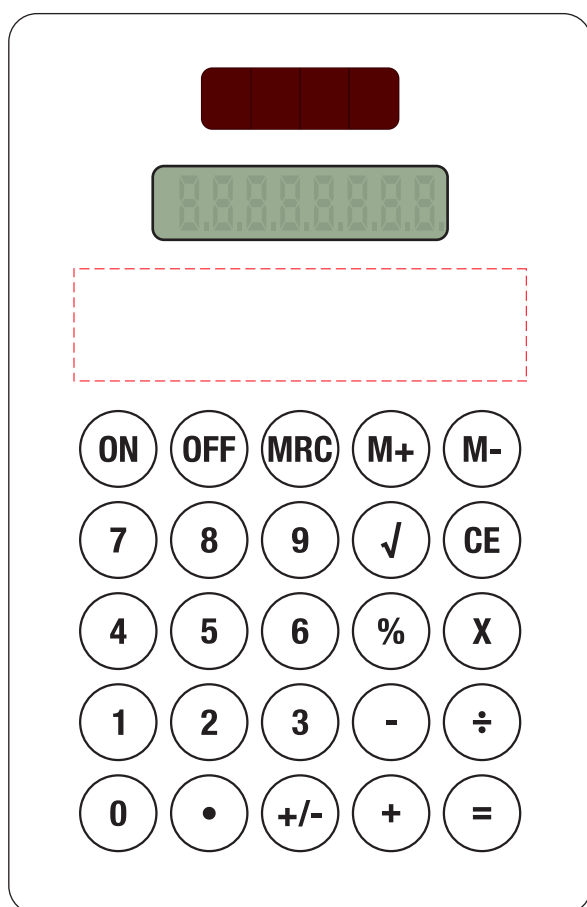

AR1326

Asaka Eco Solar Calculator

Branding Options: 4CP Digital Print

Product Size: 160 x 100 x 4 mm

Colours: Product Colour: Raw

Front

Branding : 80 x 20 mm (w x h)

4CP Digital Print

Pad Print

Front

Branding : 93 x 150 mm (w x h)

4CP Digital Print

Branding : 60 x 60 mm (w x h)

Pad Print (within Red)

----- Extent of Branding
 (Not To Be Printed)

Please follow these artwork guidelines • Use and supply vector-based artwork • Illustrator compatible EPS or PDF with all fonts outlined • Indicate any necessary colour details with the correct PMS colour • All Pantone colours need to be supplied as Pantone Coated (PMS C) colours • All specifics need to be "embedded" in the file, i.e. no linked artwork should be provided • Bleed is crucial when printing edge to edge. Artwork must extend beyond the finished and trim size dimensions.

AR1326

Asaka Eco Solar Calculator

Branding Options: 4CP Digital Print

Product Size: 160 x 100 x 4 mm

Colours: Product Colour: Raw

Flat size: 251 x 218 mm

Assembled dimensions : 110 x 169 x 10 mm

Please follow these artwork guidelines • Use and supply vector-based artwork • Illustrator compatible EPS or PDF with all fonts outlined • Indicate any necessary colour details with the correct PMS colour • All Pantone colours need to be supplied as Pantone Coated (PMS C) colours • All specifics need to be "embedded" in the file, i.e. no linked artwork should be provided • Bleed is crucial when printing edge to edge. Artwork must extend beyond the finished and trim size dimensions.