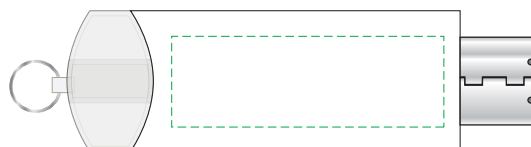

AR627

Pavo Twist Flash Drive

Print Process: Pad Print, 4CP Digital Print

Product Size: 52 x 18.6 x 10 mm

Colours: Product Colour: Black, White

Connector
End

Front Open
Print : 36 x 12 mm
Pad Print and 4CP Direct Digital

Clear Knob
End

Rear Open
Print : 36 x 12 mm
Pad Print and 4CP Direct Digital

Please follow these artwork guidelines: • Use and supply vector-based artwork • Illustrator compatible EPS or PDF with all fonts outlined • Indicate any critical colour details with the correct PMS colour • All Pantone colours need to be supplied as Pantone Coated (PMS C) colours • All details need to be “embedded” in the file, i.e. no linked artwork should be provided • Bleed is crucial when printing edge to edge. Artwork must extend beyond the finished and trim size dimensions.