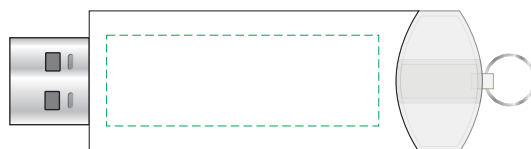

AR627

Pavo Twist Flash Drive

Print Process: Pad Print, 4CP Digital Print

Product Size: 52 x 18.6 x 10 mm

Colours: Product Colour: Black, White

Connector
End

Front Open
Print : 36 x 12 mm
Pad Print and 4CP Direct Digital

Clear Knob
End

Rear Open
Print : 36 x 12 mm
Pad Print and 4CP Direct Digital

Please follow these artwork guidelines: • Use and supply vector-based artwork • Illustrator compatible EPS or PDF with all fonts outlined • Indicate any critical colour details with the correct PMS colour • All Pantone colours need to be supplied as Pantone Coated (PMS C) colours • All details need to be “embedded” in the file, i.e. no linked artwork should be provided • Bleed is crucial when printing edge to edge. Artwork must extend beyond the finished and trim size dimensions.