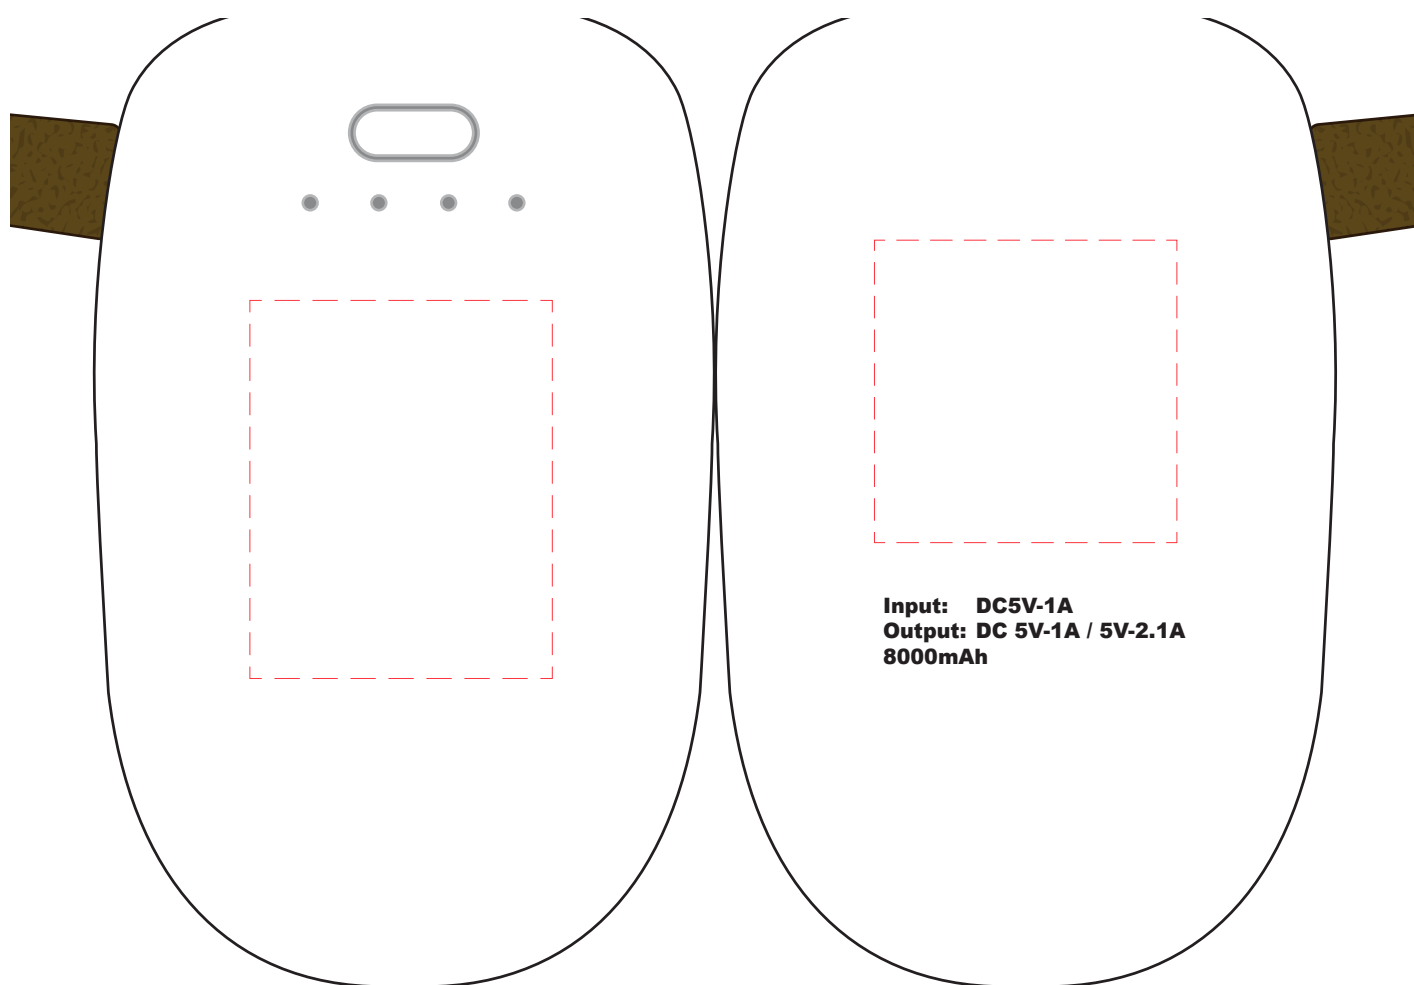

AR664

Pebble Power Bank

Print Process: Pad Print, 4CP Digital Print

Product Size: 130 x 82 x 36 mm

Colours: Product Colour: Blue (PMS540), Cool Grey 8, Cool Grey 5, White

Front
Print : 40 x 50 mm
Pad Print, 4CP Direct Digital Print

Rear
Print : 40 x 40 mm
Pad Print, 4CP Direct Digital Print

Please follow these artwork guidelines: • Use and supply vector-based artwork • Illustrator compatible EPS or PDF with all fonts outlined • Indicate any critical colour details with the correct PMS colour • All Pantone colours need to be supplied as Pantone Coated (PMS C) colours • All details need to be “embedded” in the file, i.e. no linked artwork should be provided • Bleed is crucial when printing edge to edge. Artwork must extend beyond the finished and trim size dimensions.