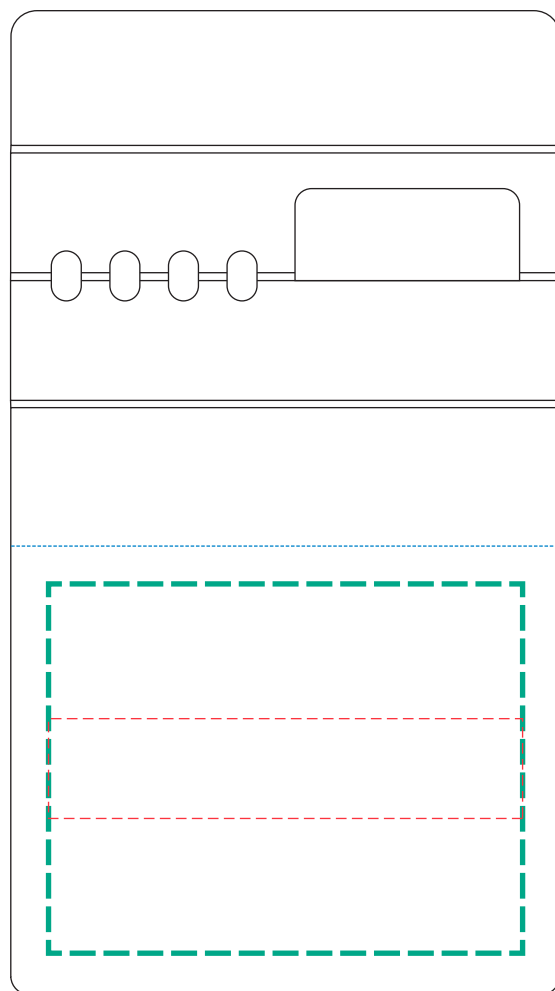

BC159A

Evopad Eco Foldable Mouse Pad (RPET)

Branding Options: 4CP Digital Print

Product Size: 238 X 220 X 4.5 mm (flat)

Colours: Product Colour: Grey

← Fold Rests Here

Front
Branding up to : 190 x 40 mm (w x h)
4CP Digital Print

Extent of Branding
(Not To Be Printed)

33%
10mm

Please follow these artwork guidelines • Use and supply vector-based artwork • Illustrator compatible EPS or PDF with all fonts outlined • Indicate any necessary colour details with the correct PMS colour • All Pantone colours need to be supplied as Pantone Coated (PMS C) colours • All specifics need to be "embedded" in the file, i.e. no linked artwork should be provided • Bleed is crucial when printing edge to edge. Artwork must extend beyond the finished and trim size dimensions.