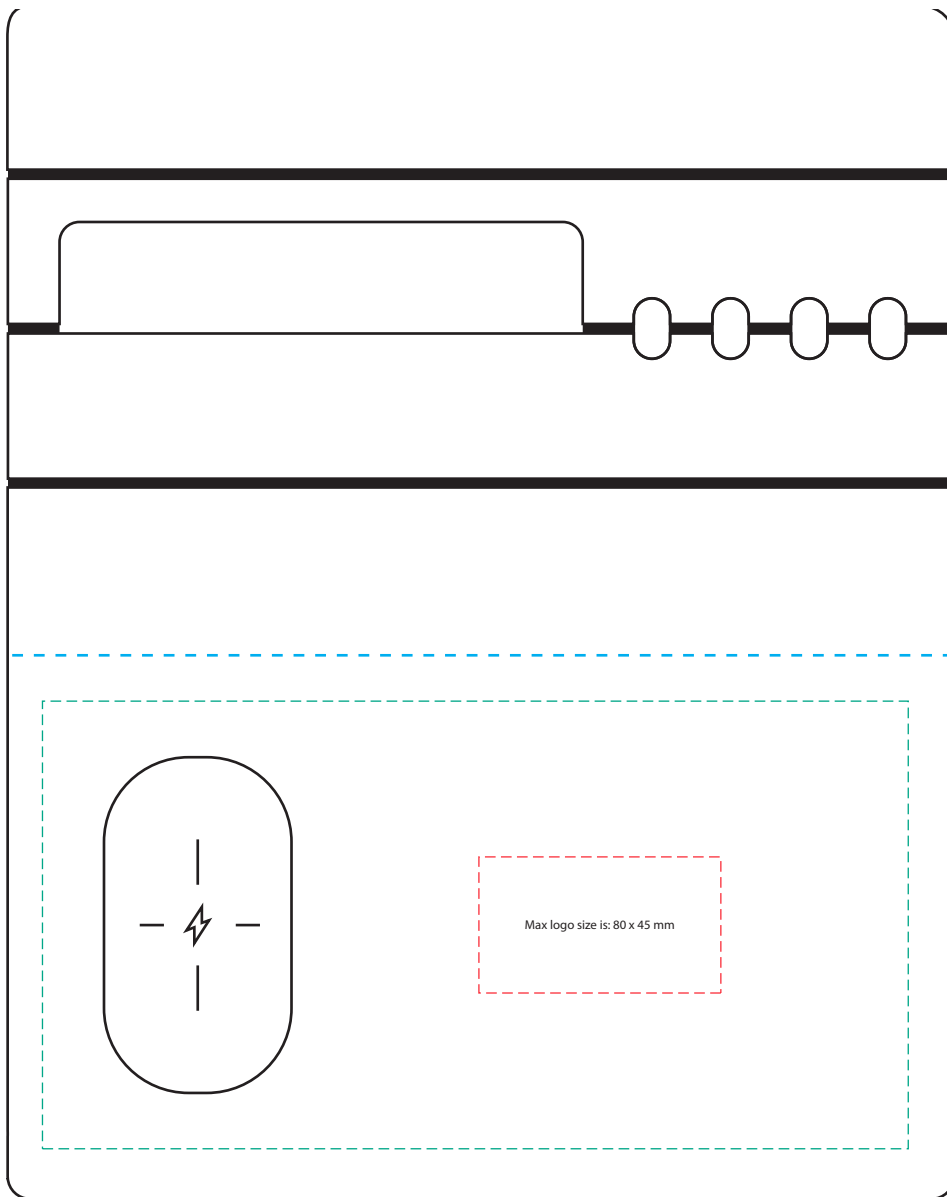

BC161A

Evopad Charge Eco Mouse Pad (RPET)

Branding Options: 4CP Digital Print

Product Size: 290 x 230 x 7 mm (flat)

Colours: Product Colour: Grey

**MADE FROM
RECYCLED
PET BOTTLES**

Maximum Branding :

80 x 45 mm (w x h) -----

4CP Digital

Extent of Branding
(Not To Be Printed)

Please follow these artwork guidelines • Use and supply vector-based artwork • Illustrator compatible EPS or PDF with all fonts outlined • Indicate any necessary colour details with the correct PMS colour • All Pantone colours need to be supplied as Pantone Coated (PMS C) colours • All specifics need to be "embedded" in the file, i.e. no linked artwork should be provided • Bleed is crucial when printing edge to edge. Artwork must extend beyond the finished and trim size dimensions.