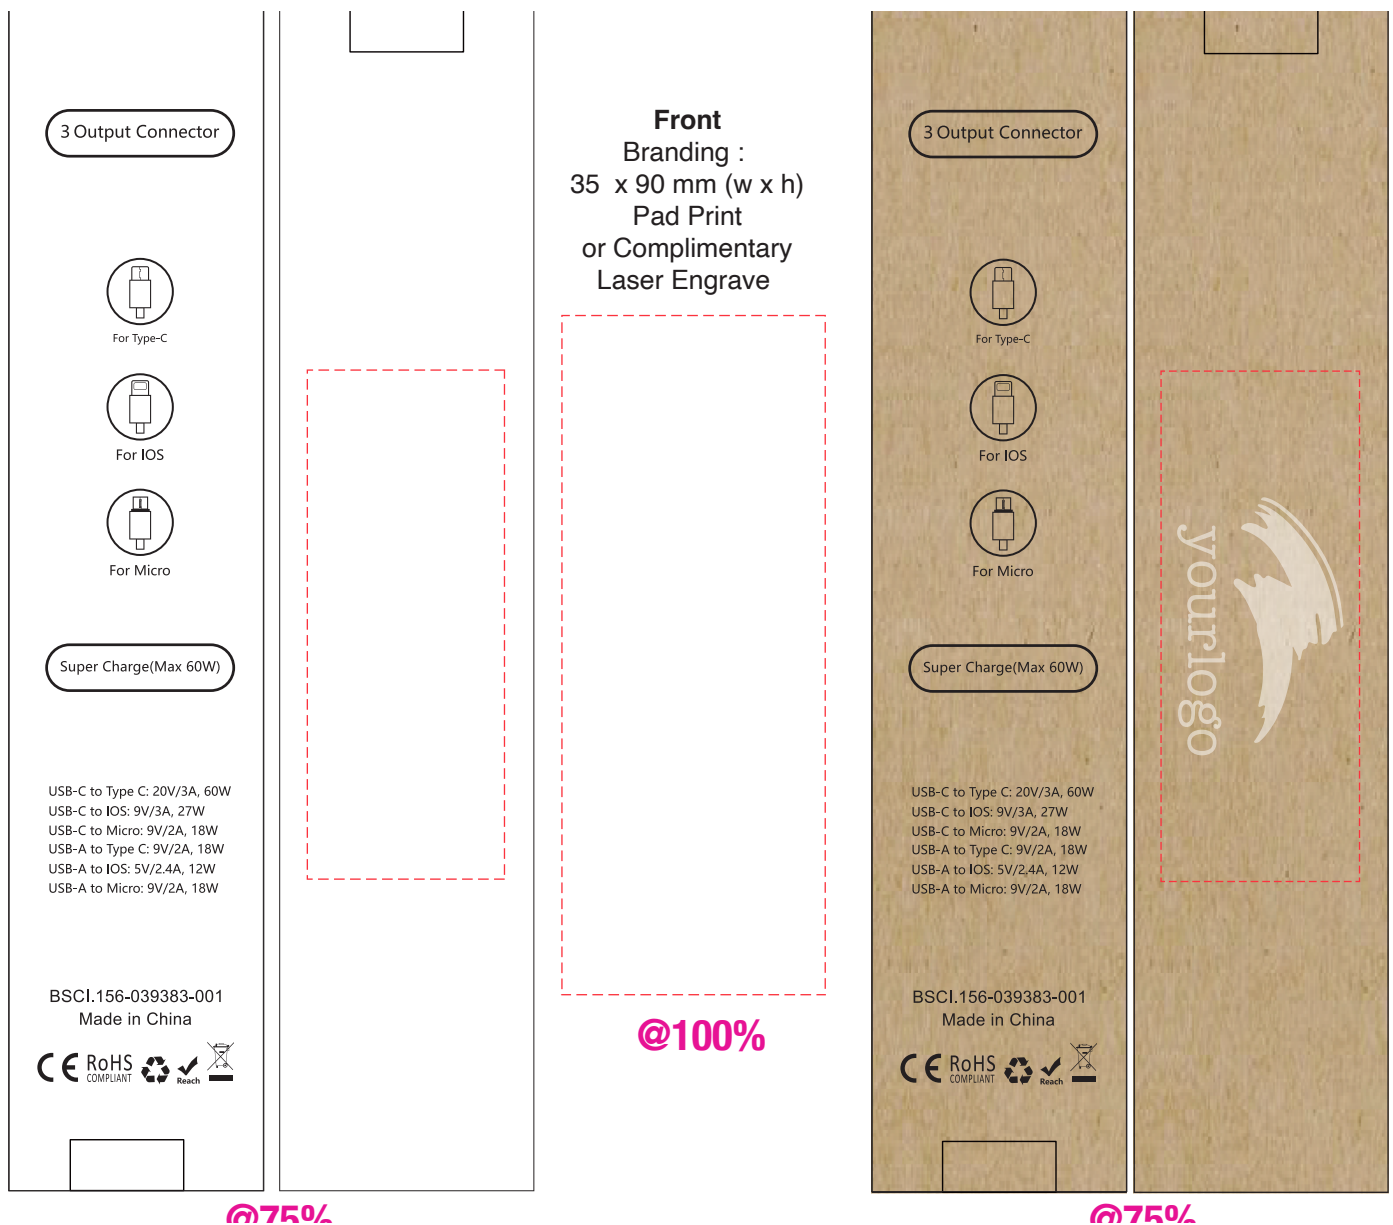

PK073

Raw Kraft Tuck Box with Logo (210 x 45 x 17 mm)

Branding Options: Laser Engraved, Pad Print

Product Size: 85 x 85 x 23 mm

Colours: Product Colour: Raw

Please follow these artwork guidelines • Use and supply vector-based artwork • Illustrator compatible EPS or PDF with all fonts outlined • Indicate any necessary colour details with the correct PMS colour • All Pantone colours need to be supplied as Pantone Coated (PMS C) colours • All specifics need to be "embedded" in the file, i.e. no linked artwork should be provided • Bleed is crucial when printing edge to edge. Artwork must extend beyond the finished and trim size dimensions.